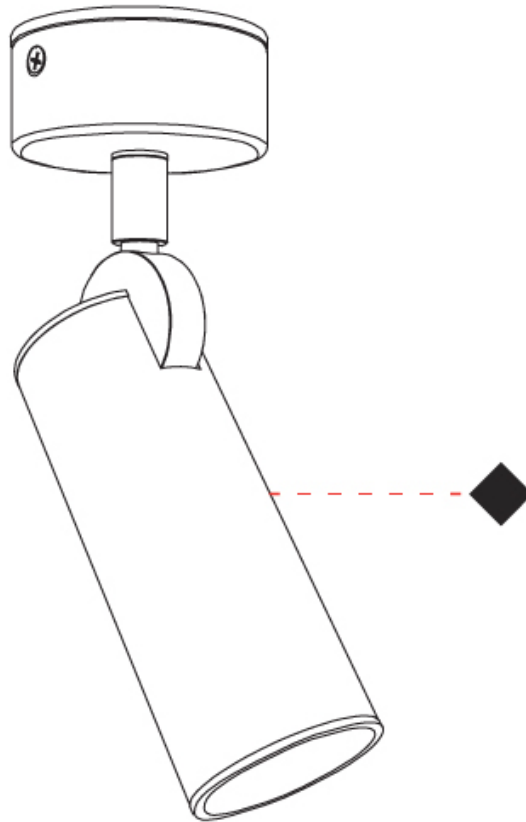

HAUL - CEILING SURFACE

D92247-

PROJECT	_____
TYPE	_____
SPECIFIER	_____
QUANTITY	_____
DATE	_____